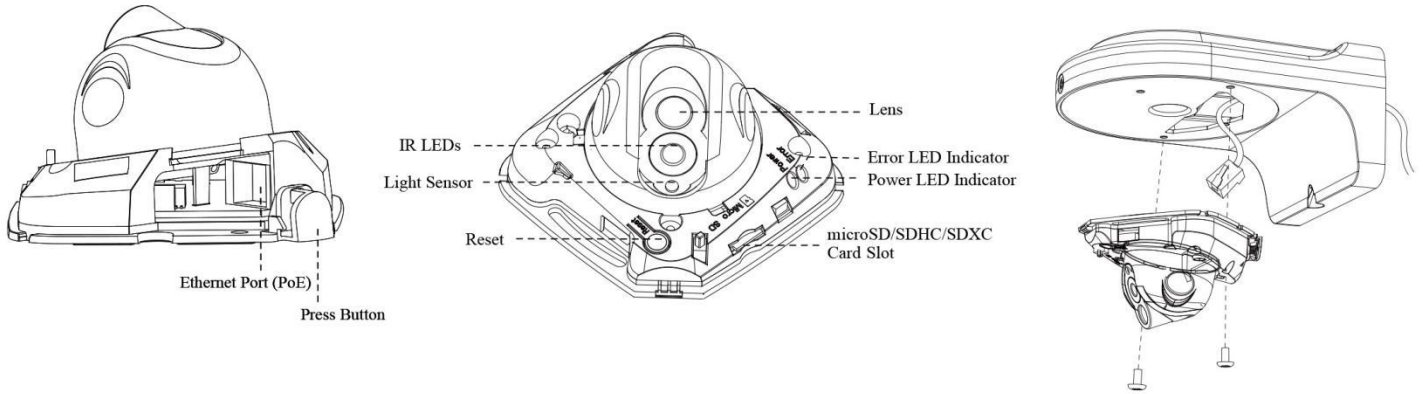

Easy Installation & Adjustment

With a built-in RJ45 port, PoE functionality and 3-axis mechanical design, the installation steps of Milesight IR Mini Dome Camera are as easy as ABC.

H.265 IR Mini Dome Network Camera

V7.2

H.265 IR Mini Dome Network Camera

Structure Diagrams

Units: mm

Accessories Support

A01 Pole mount with stainless steel straps
Weight: 720g
Dimensions: 170*51.5*152.6mm

A02 Corner bracket
Weight: 540g
Dimensions: 170*23.2*205.3mm