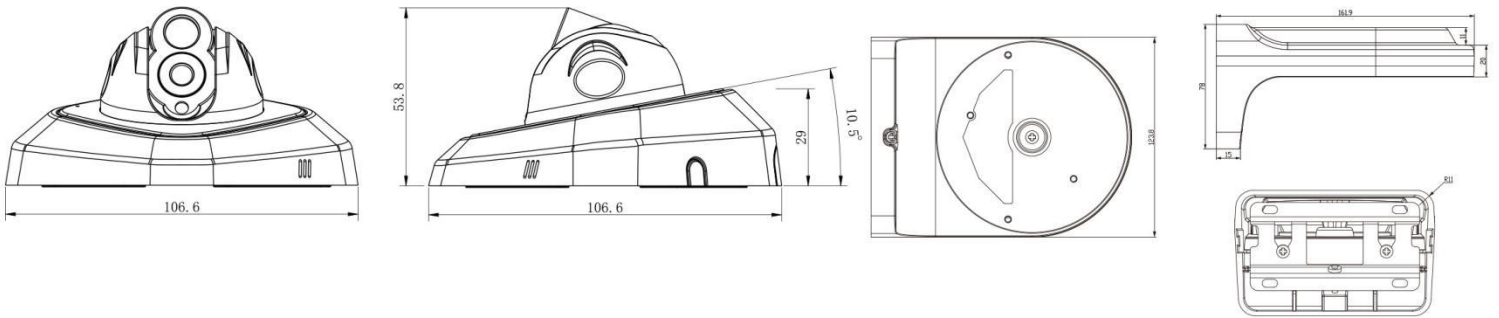

Easy Installation & Adjustment

With a built-in RJ45 port, PoE functionality and 3-axis mechanical design, the installation steps of Milesight IR Mini Dome Camera are as easy as ABC.

H.265 IR Mini Dome Network Camera

V7.2

H.265 IR Mini Dome Network Camera

Structure Diagrams

Units: mm

Accessories Support

A01 Pole mount with stainless steel straps
Weight: 720g
Dimensions: 170*51.5*152.6mm

A02 Corner bracket
Weight: 540g
Dimensions: 170*23.2*205.3mm

A03 Corner bracket
Weight: 900g
Dimensions: 170*152.6*76.3mm

A71 Wall mount
Weight: 531g
Dimensions: 162*124*78 mm

Naming Convention

Milesight Technology Co.,Ltd. | www.milesight.com

Contact Us: sales@milesight.com support@milesight.com